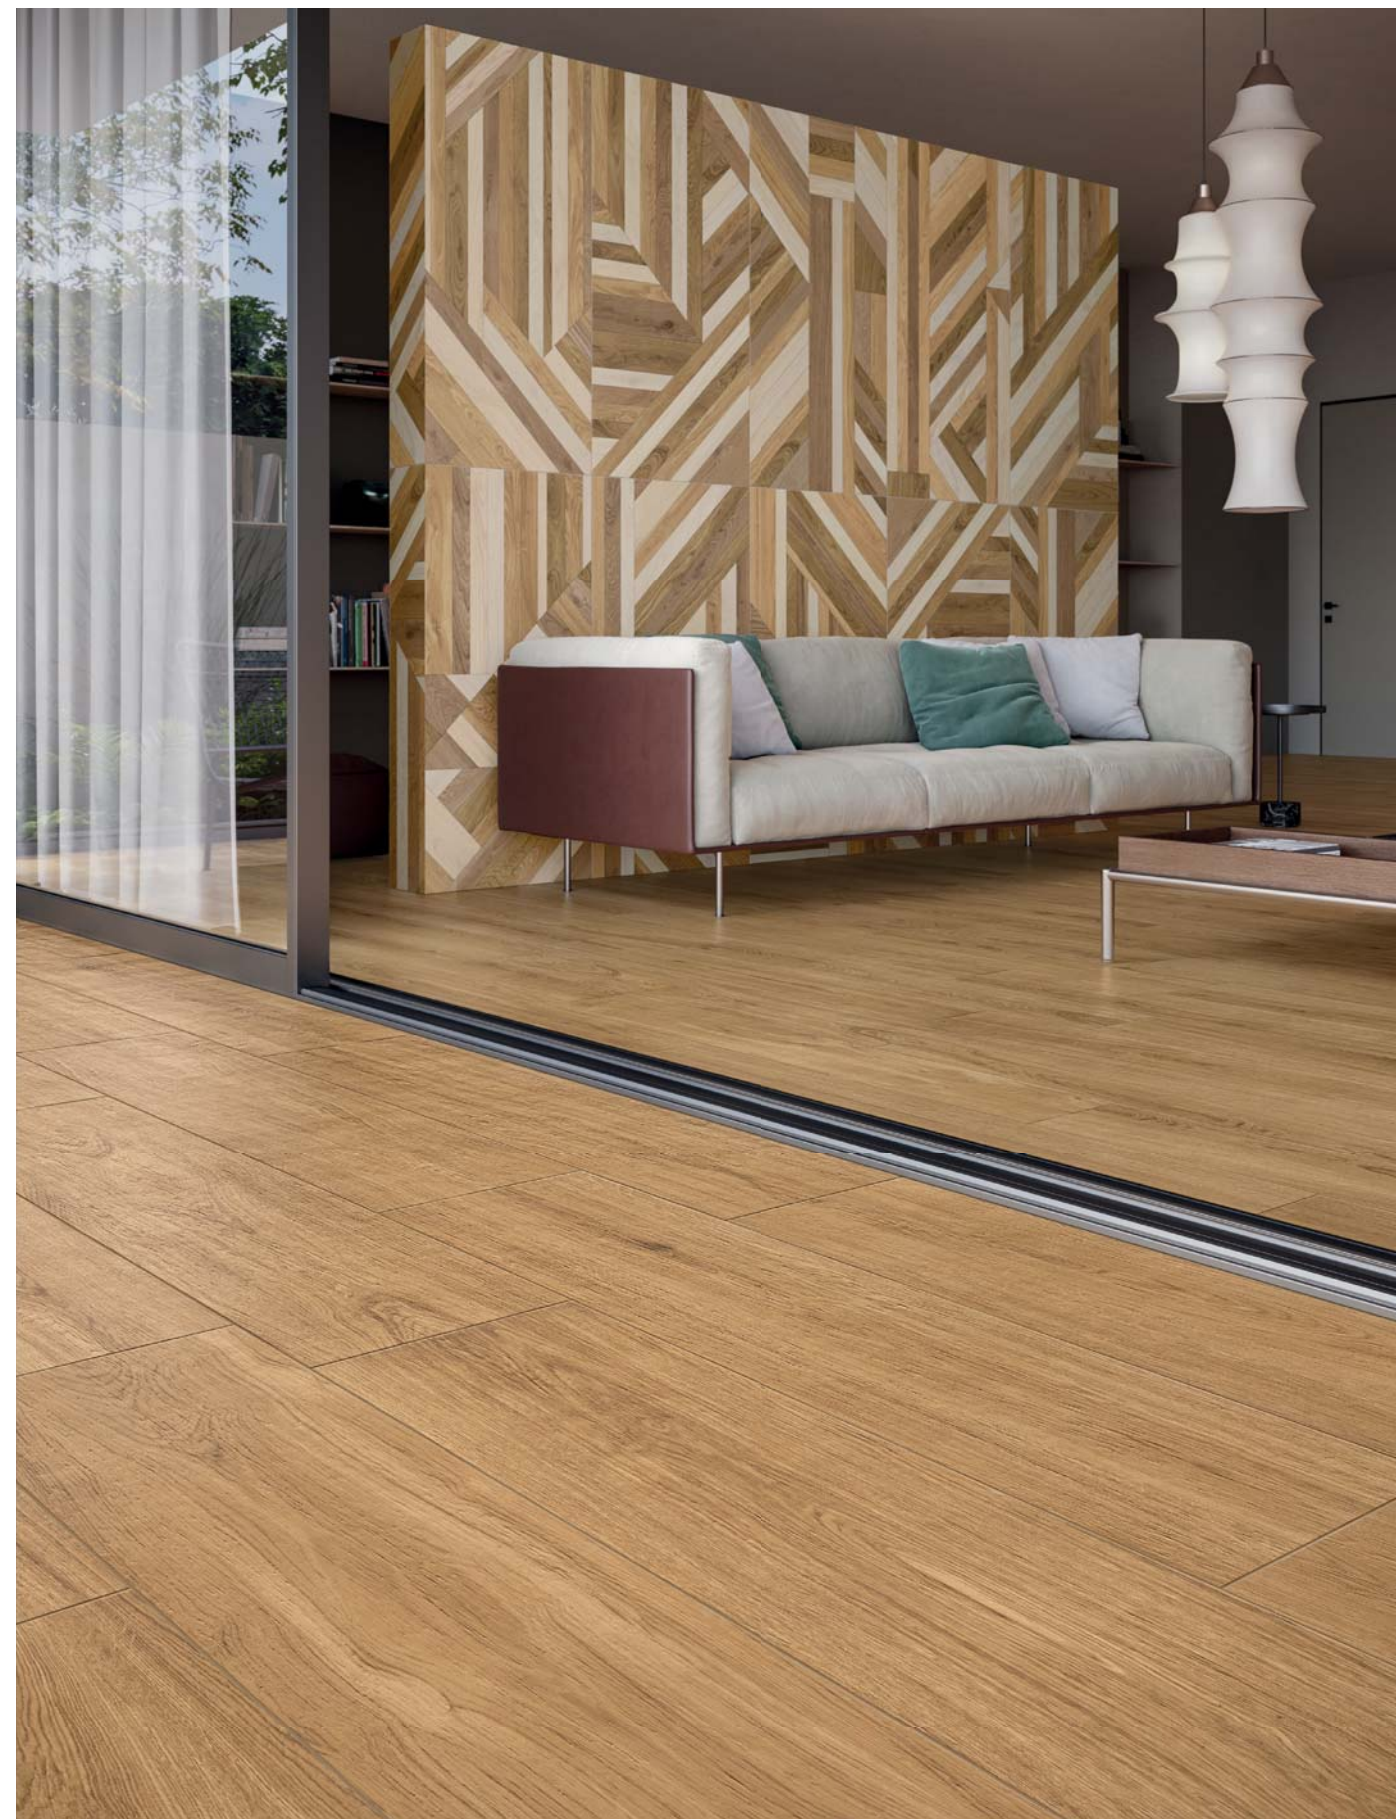

Far from the chaos of the metropolis, Lineo is a collection that offers tranquility, comfort, and lightness to any environment. The natural wood-effect is reinforced by the main size of the series: the perfect reproduction of a classic 20x120 wooden slab. But it's in the warm nature-inspired shades of the collection – honey, sand, brown and walnut – that lies its added value and the ability to create intimate and welcoming ambiances. With the snowy hue of White and the geometric texture of Row, so rich in chromatic suggestions, Lineo shows its more unexpected and fascinating side.

LINEO ROW 60x120 (24"x48")

ROW HONEY

LINEO HONEY 20x120 (8"x48") -
LINEO HONEY 30x120 (8"x48") K2 20mm -
LINEO ROW 60x120 (24"x48")

lineo

WHITE ROW

LINEO WHITE 20x120 (8"x48") -
LINEO ROW 60x120 (24"x48") -
9CENTO RIFLESSO BIANCO 120x120 (48"x48")