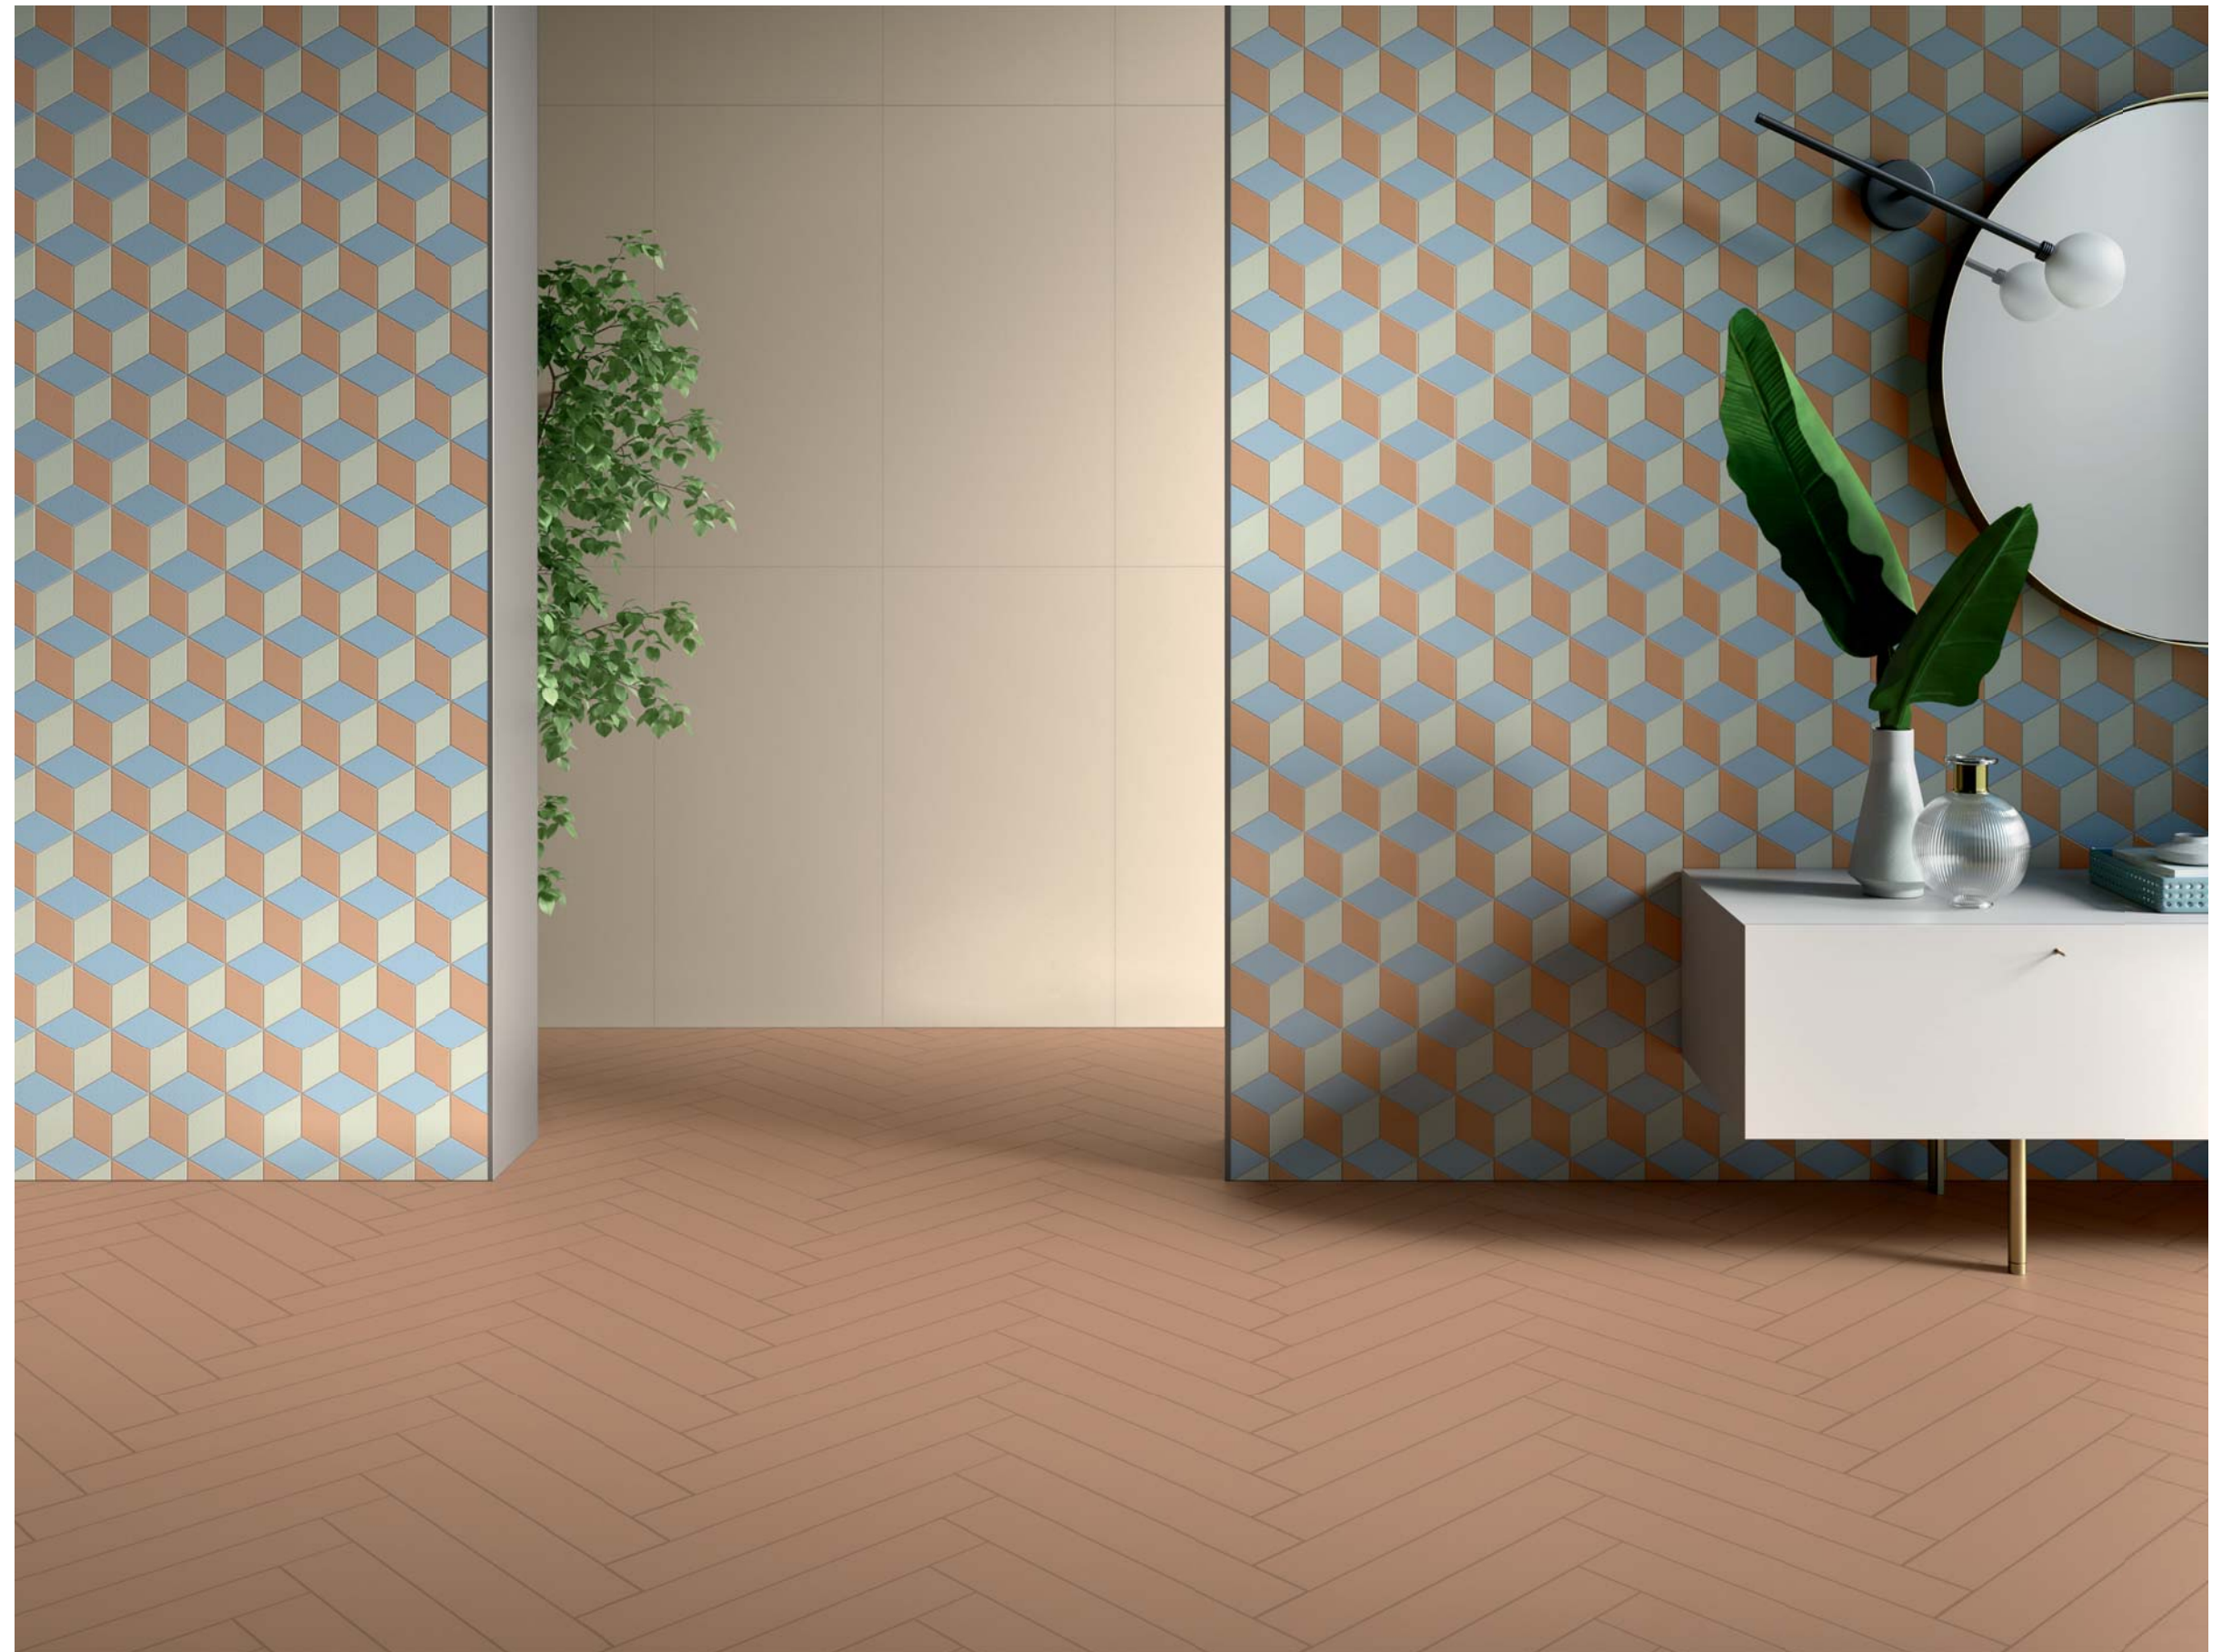

SAGE AVIO

ELEMENTS DESIGN SAGE 60x120 (24"x48") -
ELEMENTS DESIGN AVIO 60x120 (24"x48")

COTTO

ELEMENTS DESIGN COTTO 9,7x60 (3⁷/₈"x24") -
ELEMENTS DESIGN IVORY 60x120 (24"x48") -
ELEMENTS DESIGN MOSAICO
ROMBI PAINT 30,5x35,2 (12¹/₁₆"x13⁷/₈")