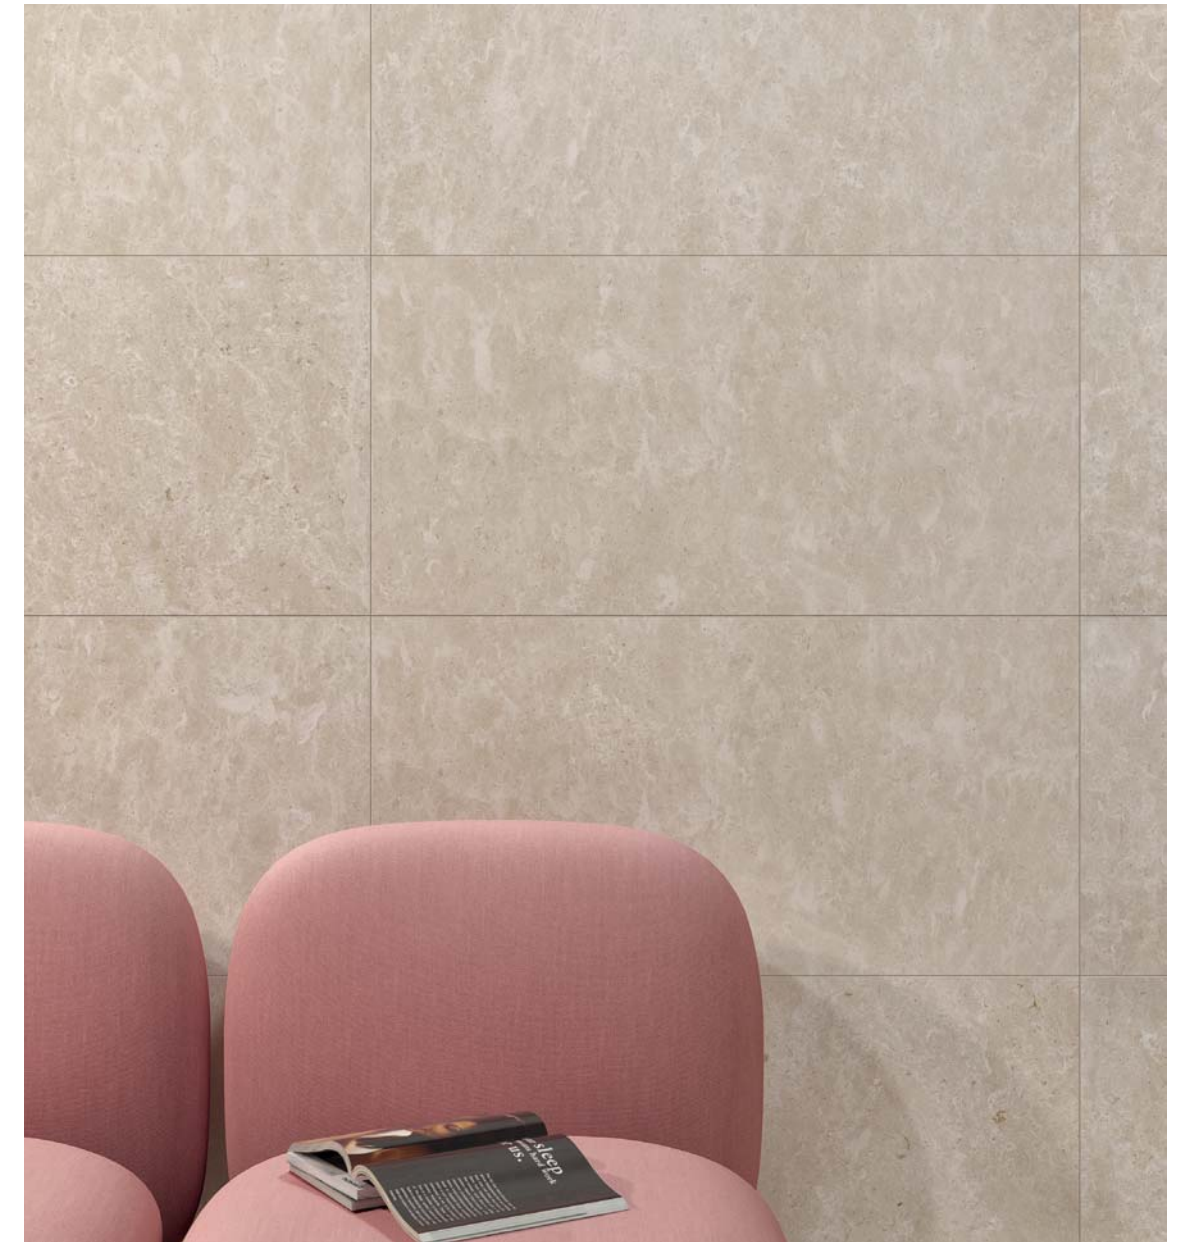

VENEZIA IVORY

omnia

VENEZIA IVORY
120x120 (48"x48") - 60x120 (24"x48")

ELEMENTS DESIGN SAGE
60x120 (24"x48")