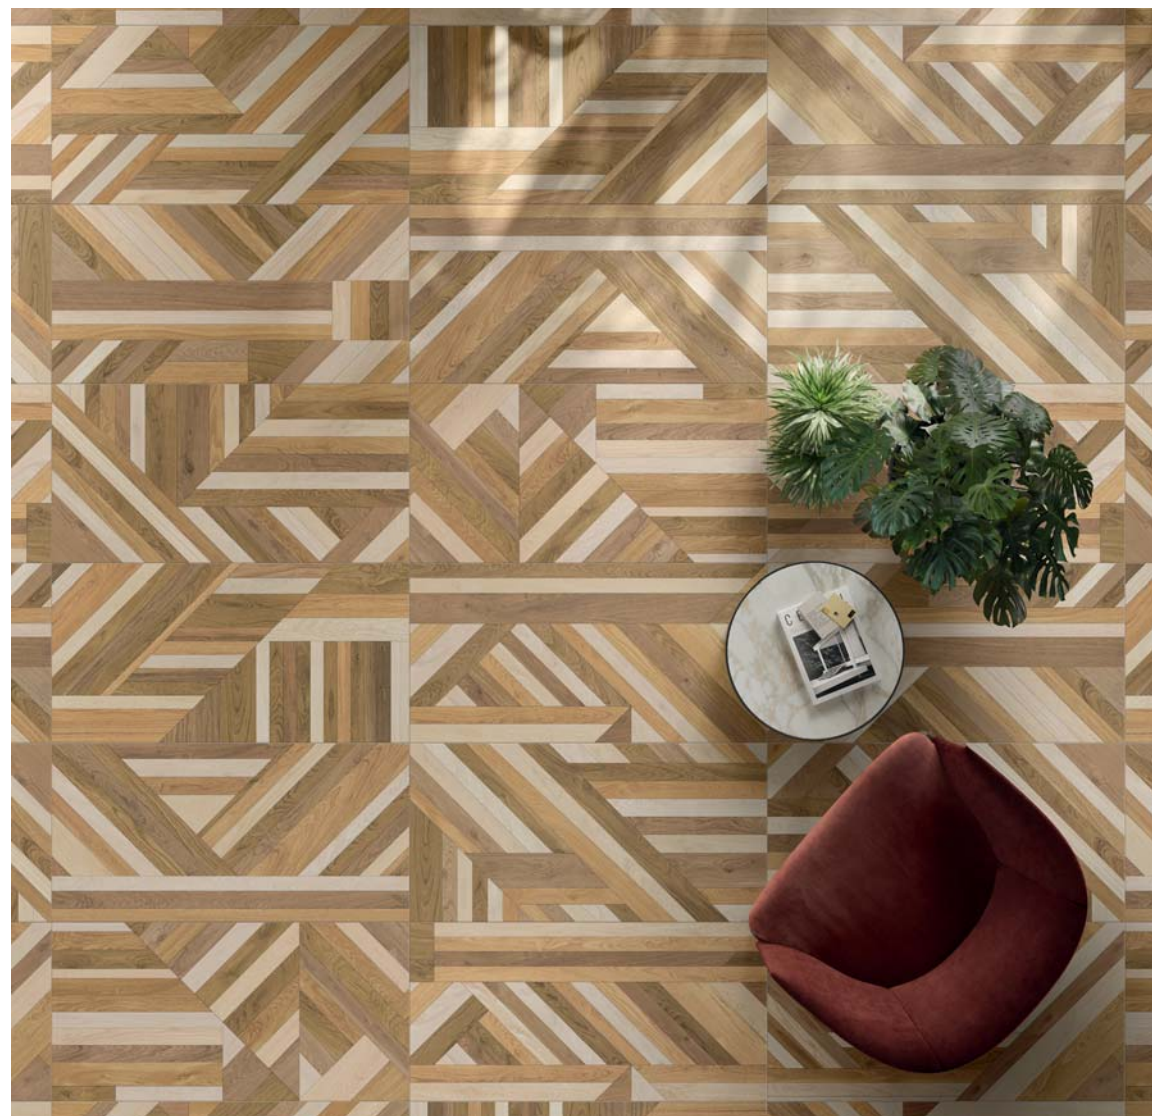

Far from the chaos of the metropolis, Lineo is a collection that offers tranquility, comfort, and lightness to any environment. The natural wood-effect is reinforced by the main size of the series: the perfect reproduction of a classic 20x120 wooden slab. But it's in the warm nature-inspired shades of the collection – honey, sand, brown and walnut – that lies its added value and the ability to create intimate and welcoming ambiances. With the snowy hue of White and the geometric texture of Row, so rich in chromatic suggestions, Lineo shows its more unexpected and fascinating side.

SAND

LINEO SAND 20x120 (8"x48") -
INTERNO4 BRECCIA TORTONA 120x278 (48"x110")

lineo

BROWN

LINEO BROWN 20x120 (8"x48")
ARTEMIS GREY 120x120 (48"x48")

WALNUT

LINEO WALNUT 20x120 (8"x48")

lineo

LINEO ROW 60x120 (24"x48")

ROW HONEY

LINEO HONEY 20x120 (8"x48") -
LINEO HONEY 30x120 (8"x48") K2 20mm -
LINEO ROW 60x120 (24"x48")

lineo

WHITE ROW

LINEO WHITE 20x120 (8"x48") -
LINEO ROW 60x120 (24"x48") -
9CENTO RIFLESSO BIANCO 120x120 (48"x48")