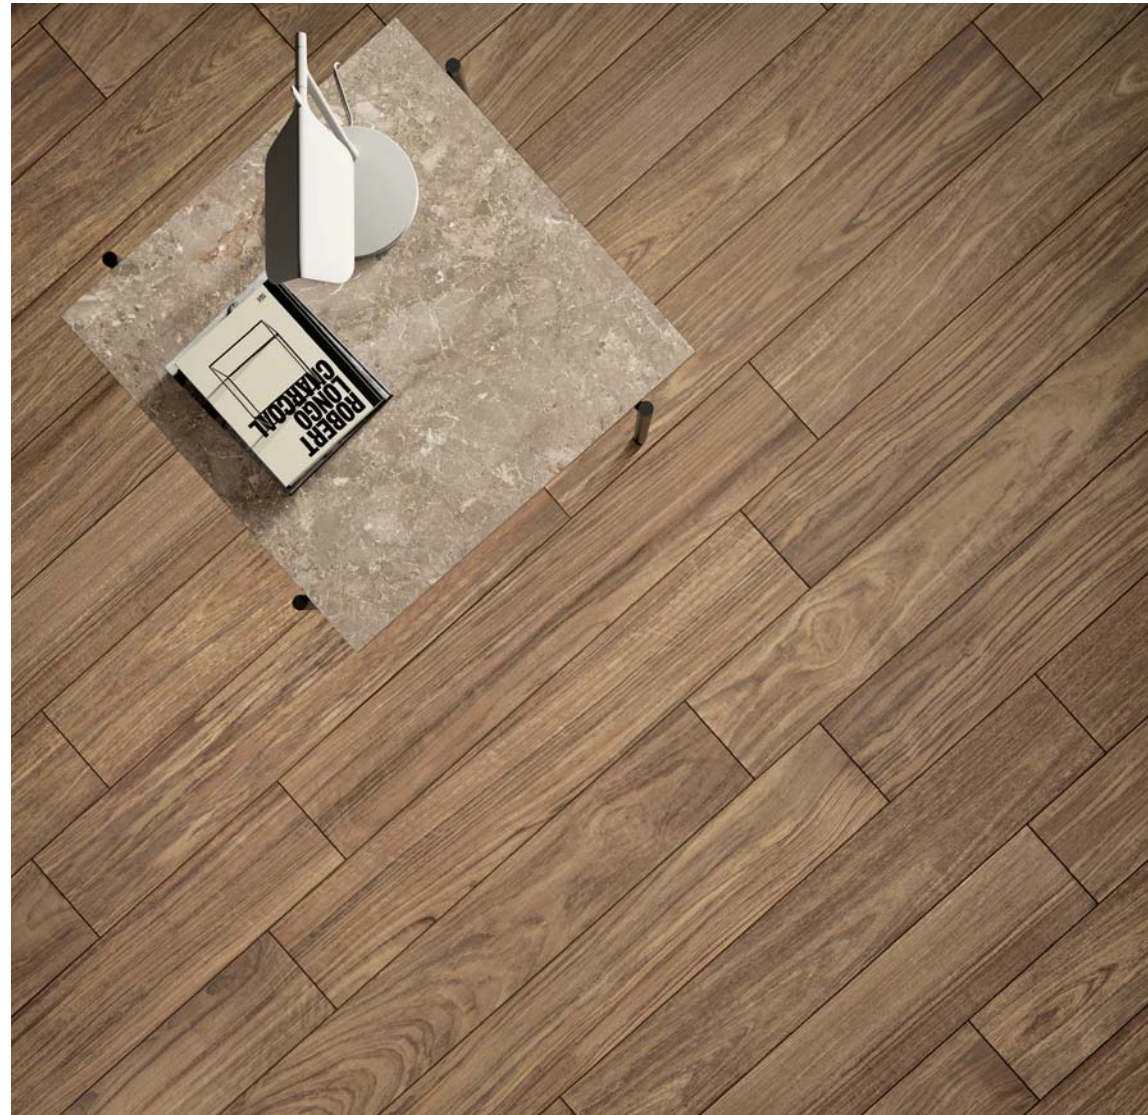

CLOUD PATCHWORK

ULTRAMOD CLOUD 20x120 (8"x48") -
ULTRAMOD PATCHWORK 20x120 (8"x48")

ultramod

DESIGN

ULTRAMOD DESIGN
20x120 (8"x48")

ROSE

ULTRAMOD ROSE 20x120 (8"x48") -
NOORD GREY 60x120 (24"x48")

ultramod